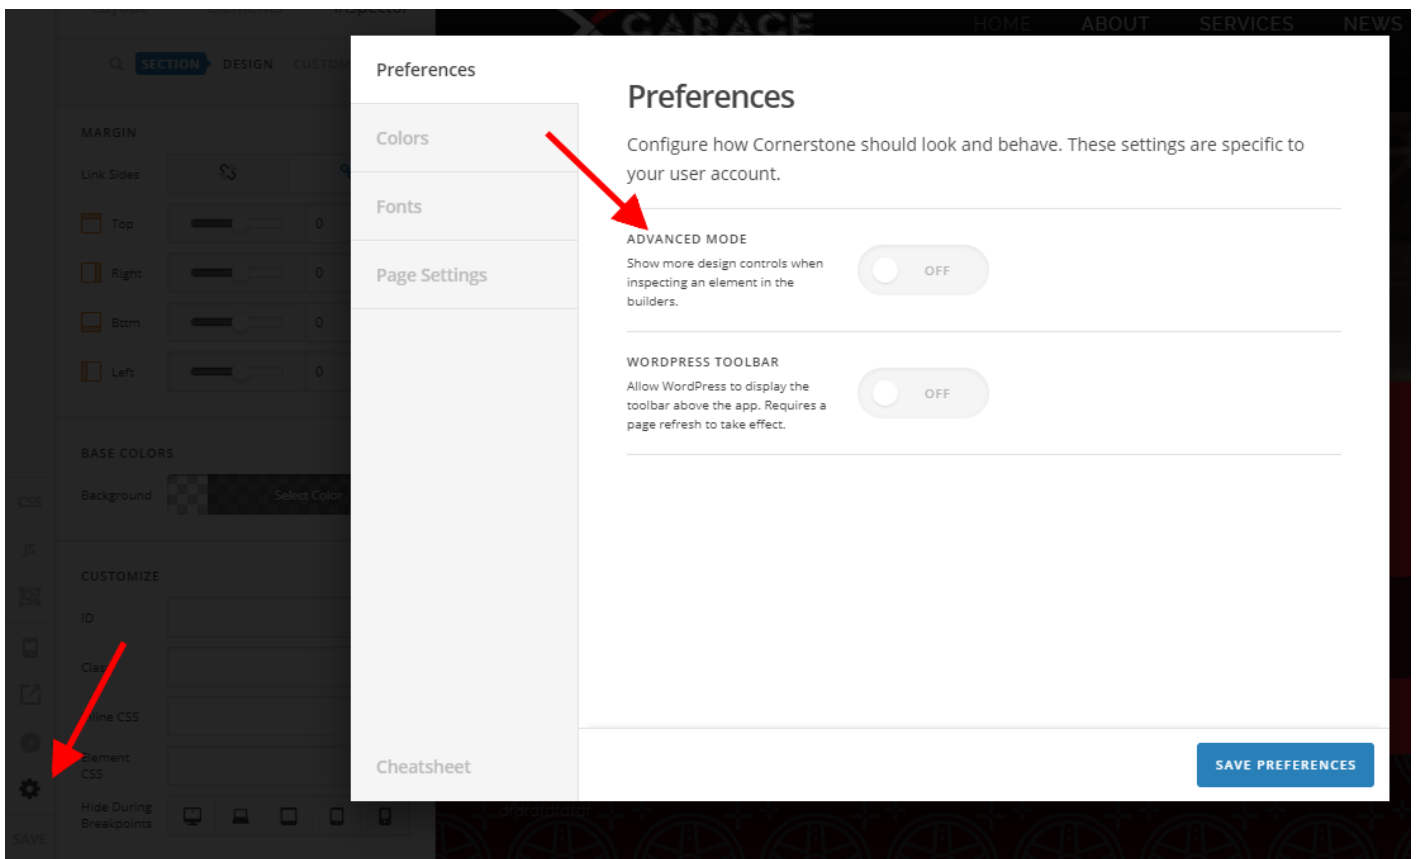

By default, simple mode is active, thus, you will be seeing fewer options like this:

So under the **customize** group, you can set some settings like the ID field for the section.

To have the complete options, you will have to click on the cog icon found on the left pane then enable the **Advanced Mode** under **preferences**.