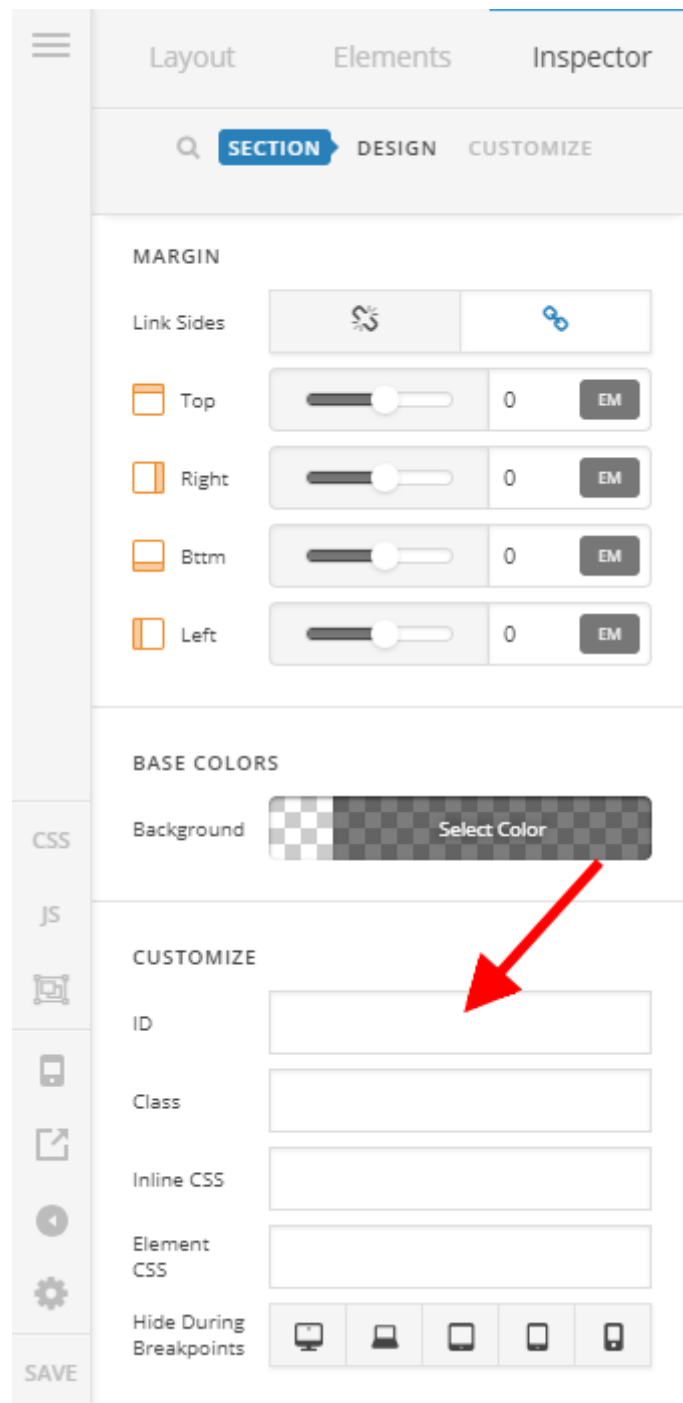

ASSIGN AN ID TO V2 ELEMENTS (SECTION, ROWS, ETC.) IN CORNERSTONE

Simple and Advanced mode for v2 elements were introduced in the recent update for **X 6.1.0** and **Cornerstone 3.1.0**.

This means that you could toggle the options available for elements to have less or the complete options.

By default, simple mode is active, thus, you will be seeing fewer options like this:

So under the **customize** group, you can set some settings like the ID field for the section.

To have the complete options, you will have to click on the cog icon found on the left pane then enable the **Advanced Mode** under **preferences**.

Once Advanced Mode is enabled, you will have to click on the customize option under the element's setting to be able to set some of the options like the ID, class, etc.

SHARE THIS POST

(mailto:?)

subject=Assign+an+ID+to