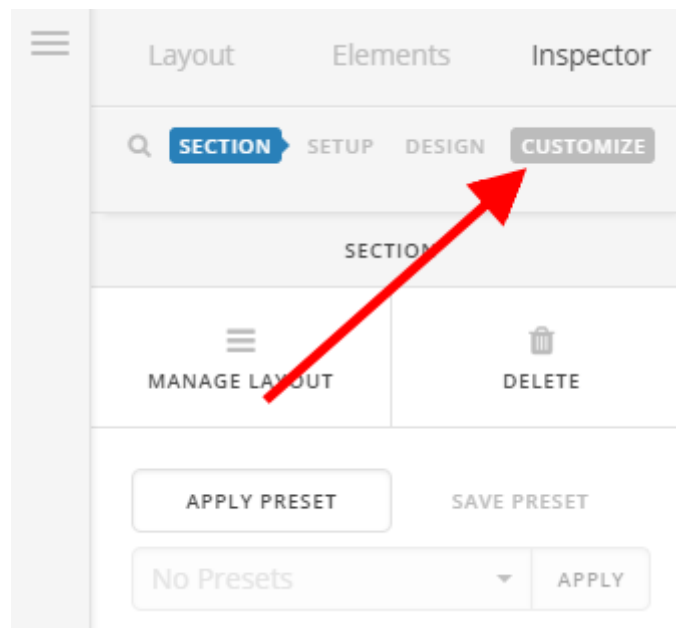

SHARE THIS POST

(mailto:?)

subject=Assign+an+ID+to